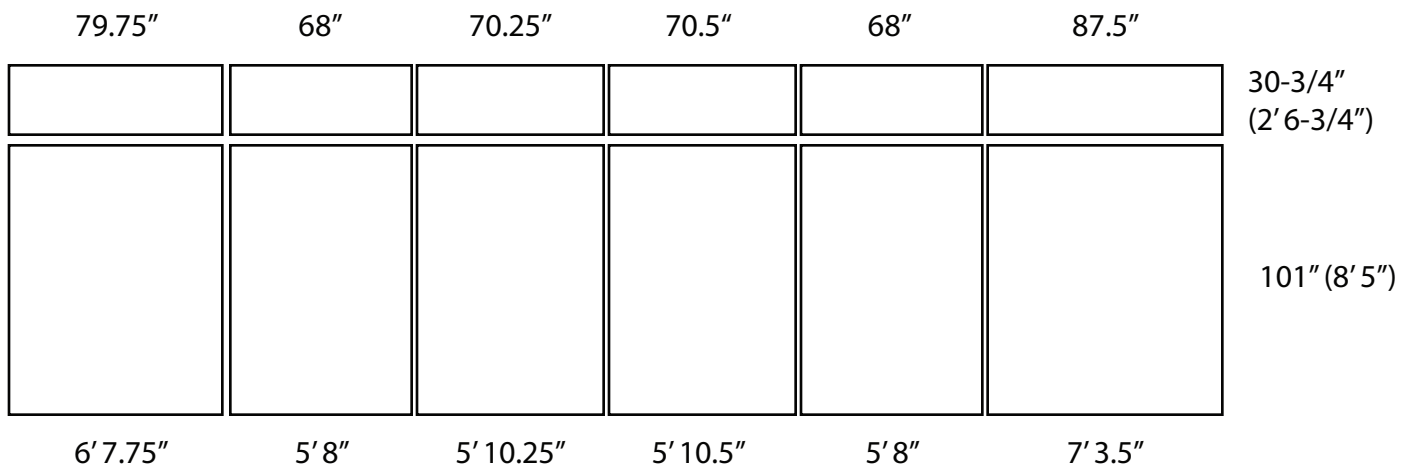

Richmond Art Gallery - Gallery 3 - Windows

The windows in gallery 3 look out to Minoru / Richmond Centre Mall

Height of each tall window is 101" (8' 5")
Height of each smaller window is 30-3/4" (2' 6")

The mullions are 2.5" wide

Please allow error of +/- 0.5"

Updated Feb 2017