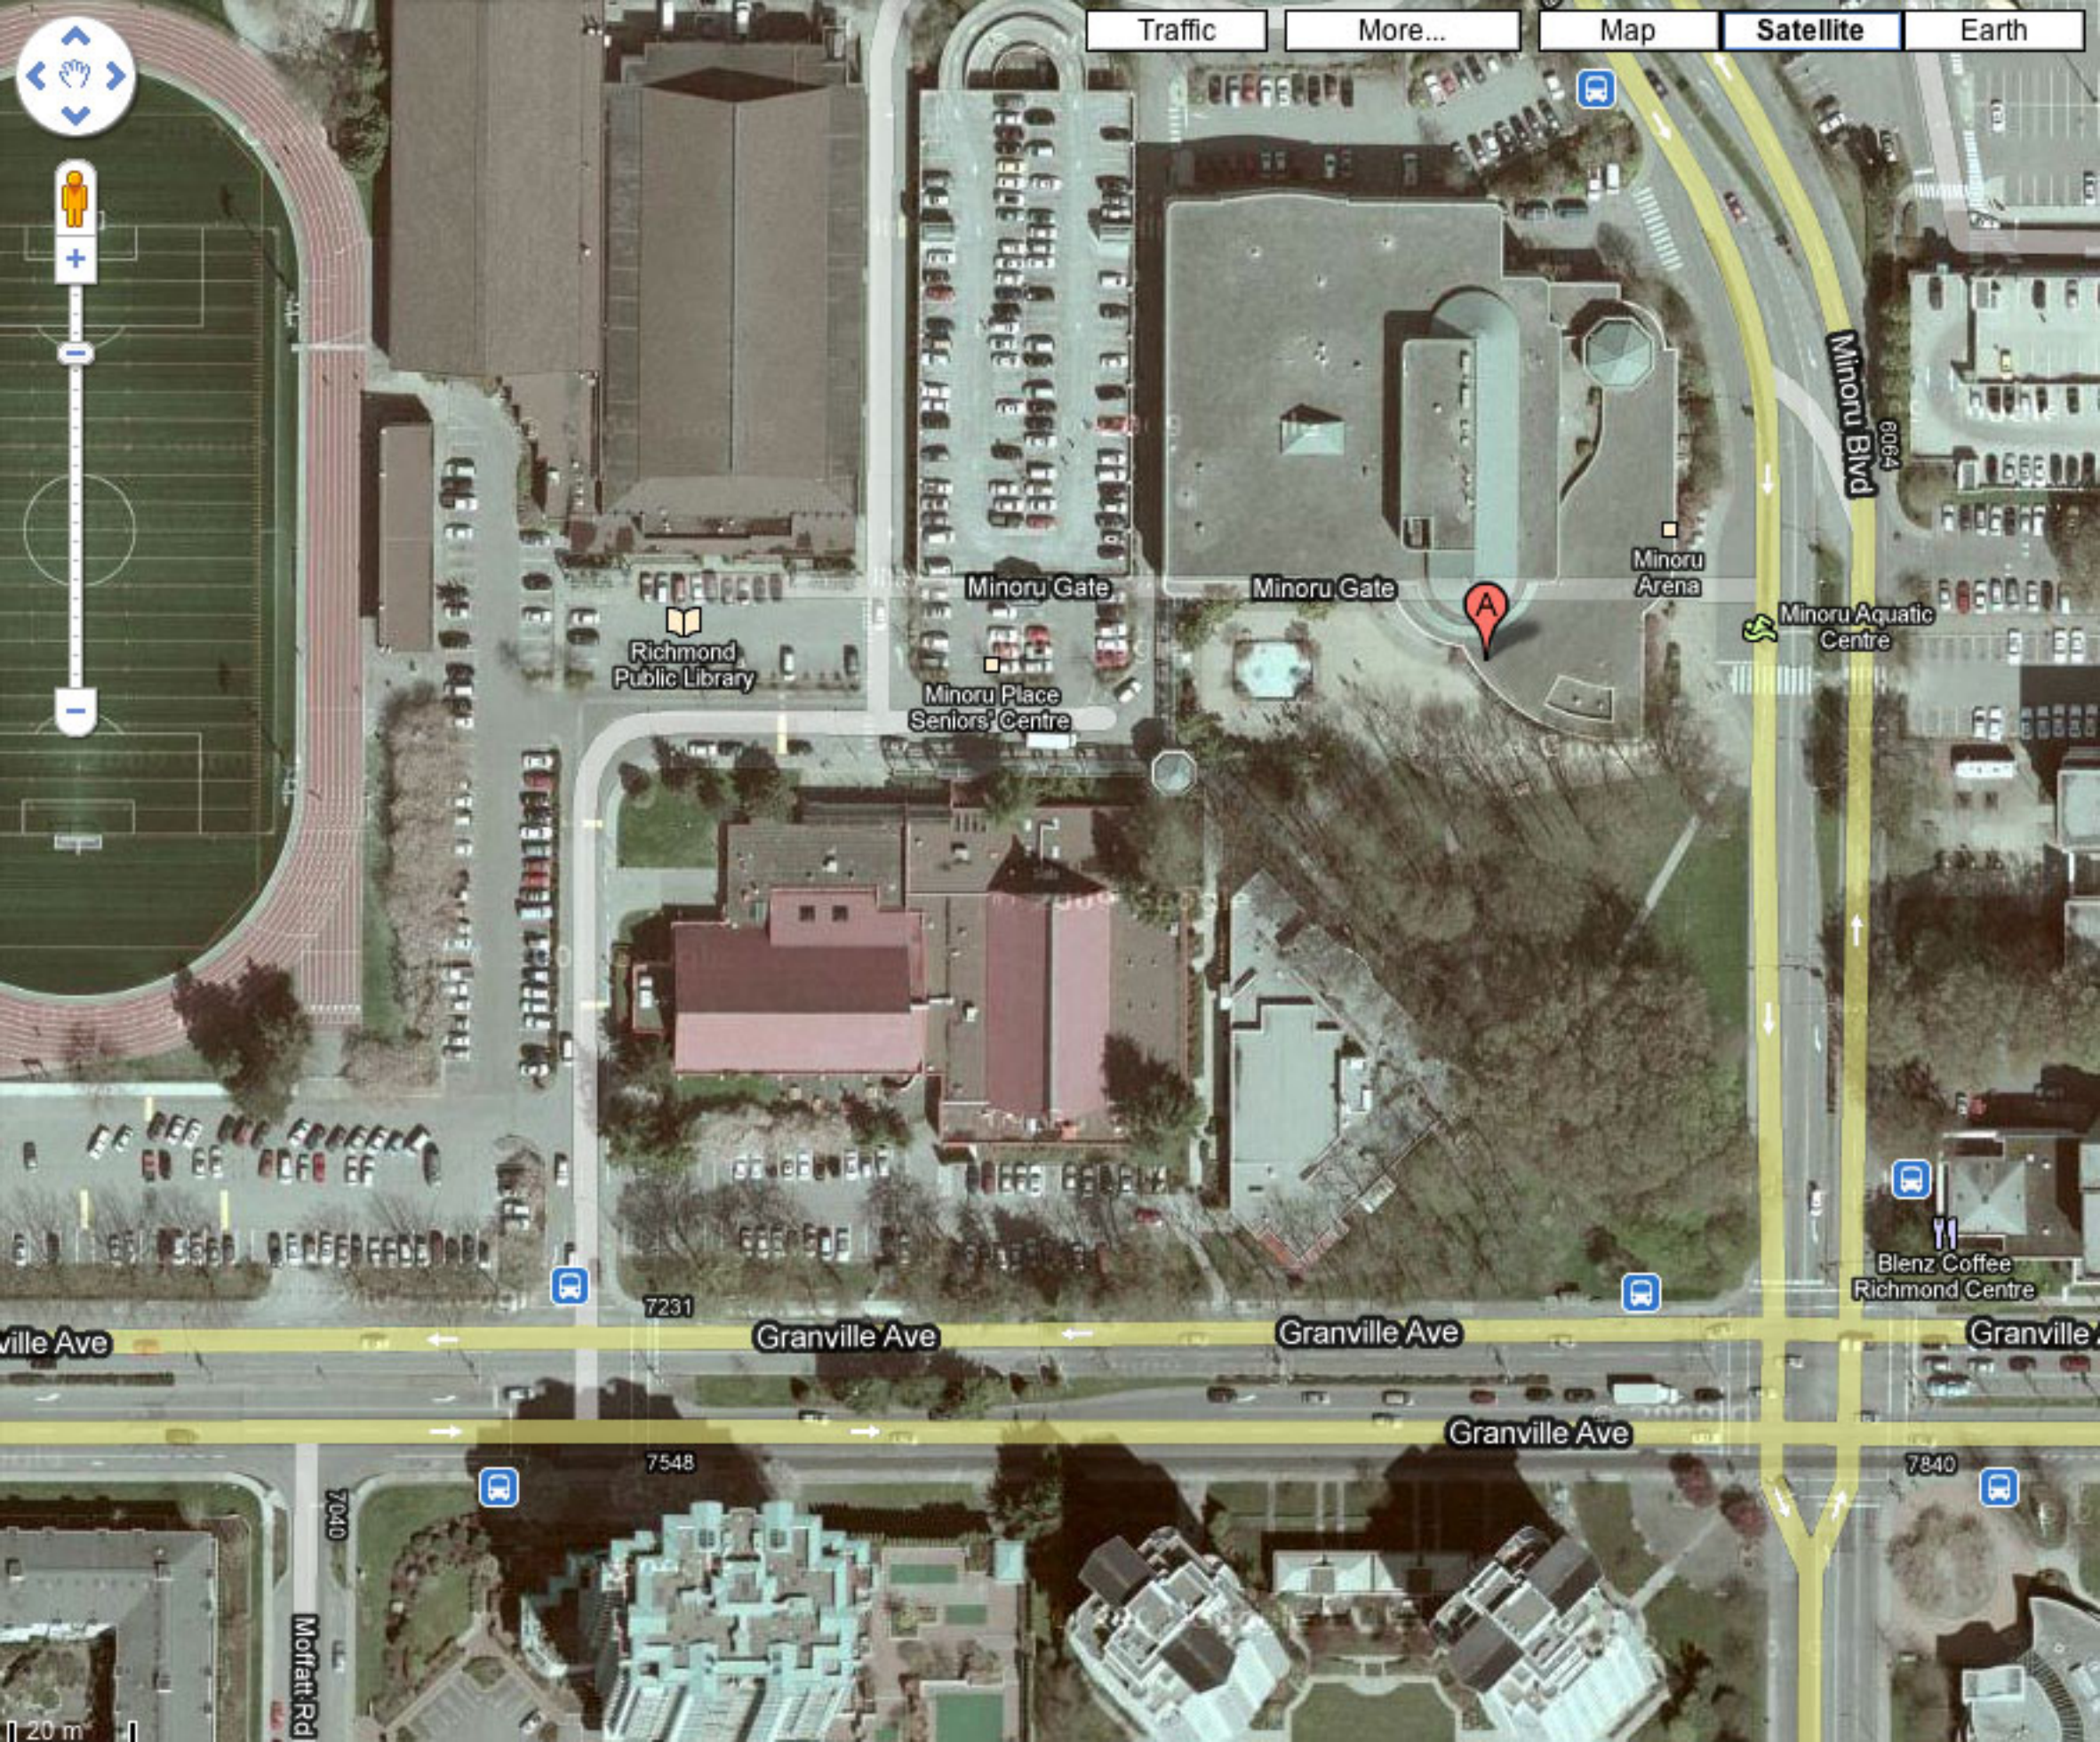

Traffic

More...

Map

Satellite

Earth

Richmond Public Library

Minoru Gate

Minoru Gate

Minoru Arena

Minoru Aquatic Centre

Minoru Place Seniors' Centre

Blenz Coffee Richmond Centre

ville Ave

Granville Ave

Granville Ave

Granville

Granville Ave

7231

7548

7840

7040

Moffatt Rd

20 m